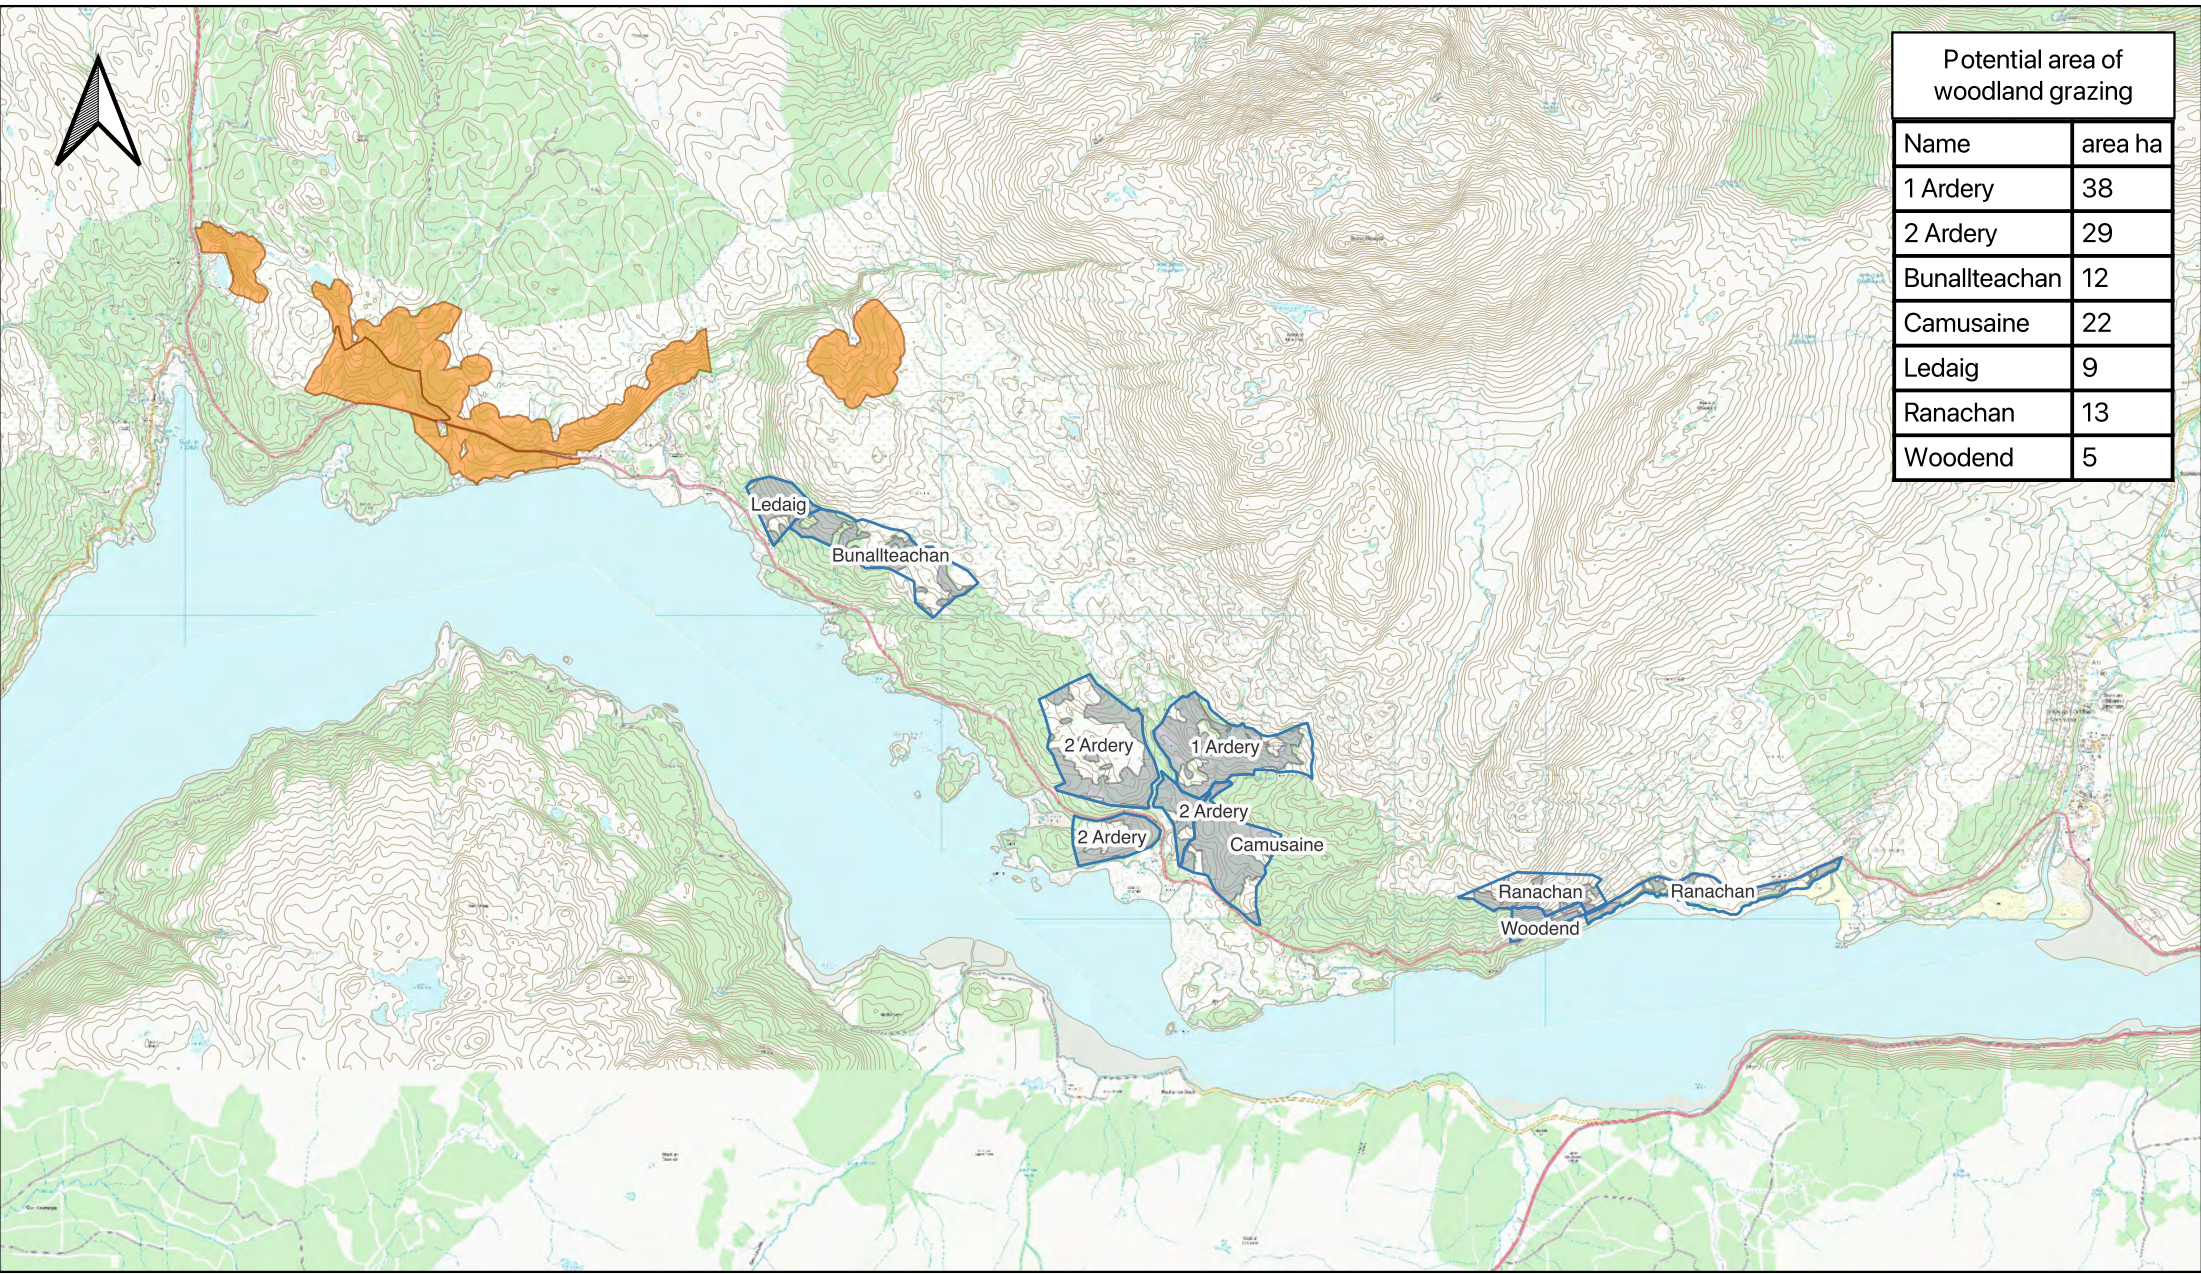

Potential area of woodland grazing	
Name	area ha
1 Ardery	38
2 Ardery	29
Bunallteachan	12
Camusaine	22
Ledaig	9
Ranachan	13
Woodend	5

- Resipol Woodland grazing plan
- Potential woodland grazing unit
- Potential grazed woodland

Sunart Rainforest Woodland Management Plan

Woodland Grazing

Scale 1:50,000

Produced by: E. Garty
Date: 29/03/26

© Crown copyright and
database rights [2021]
Ordnance Survey
0100031673