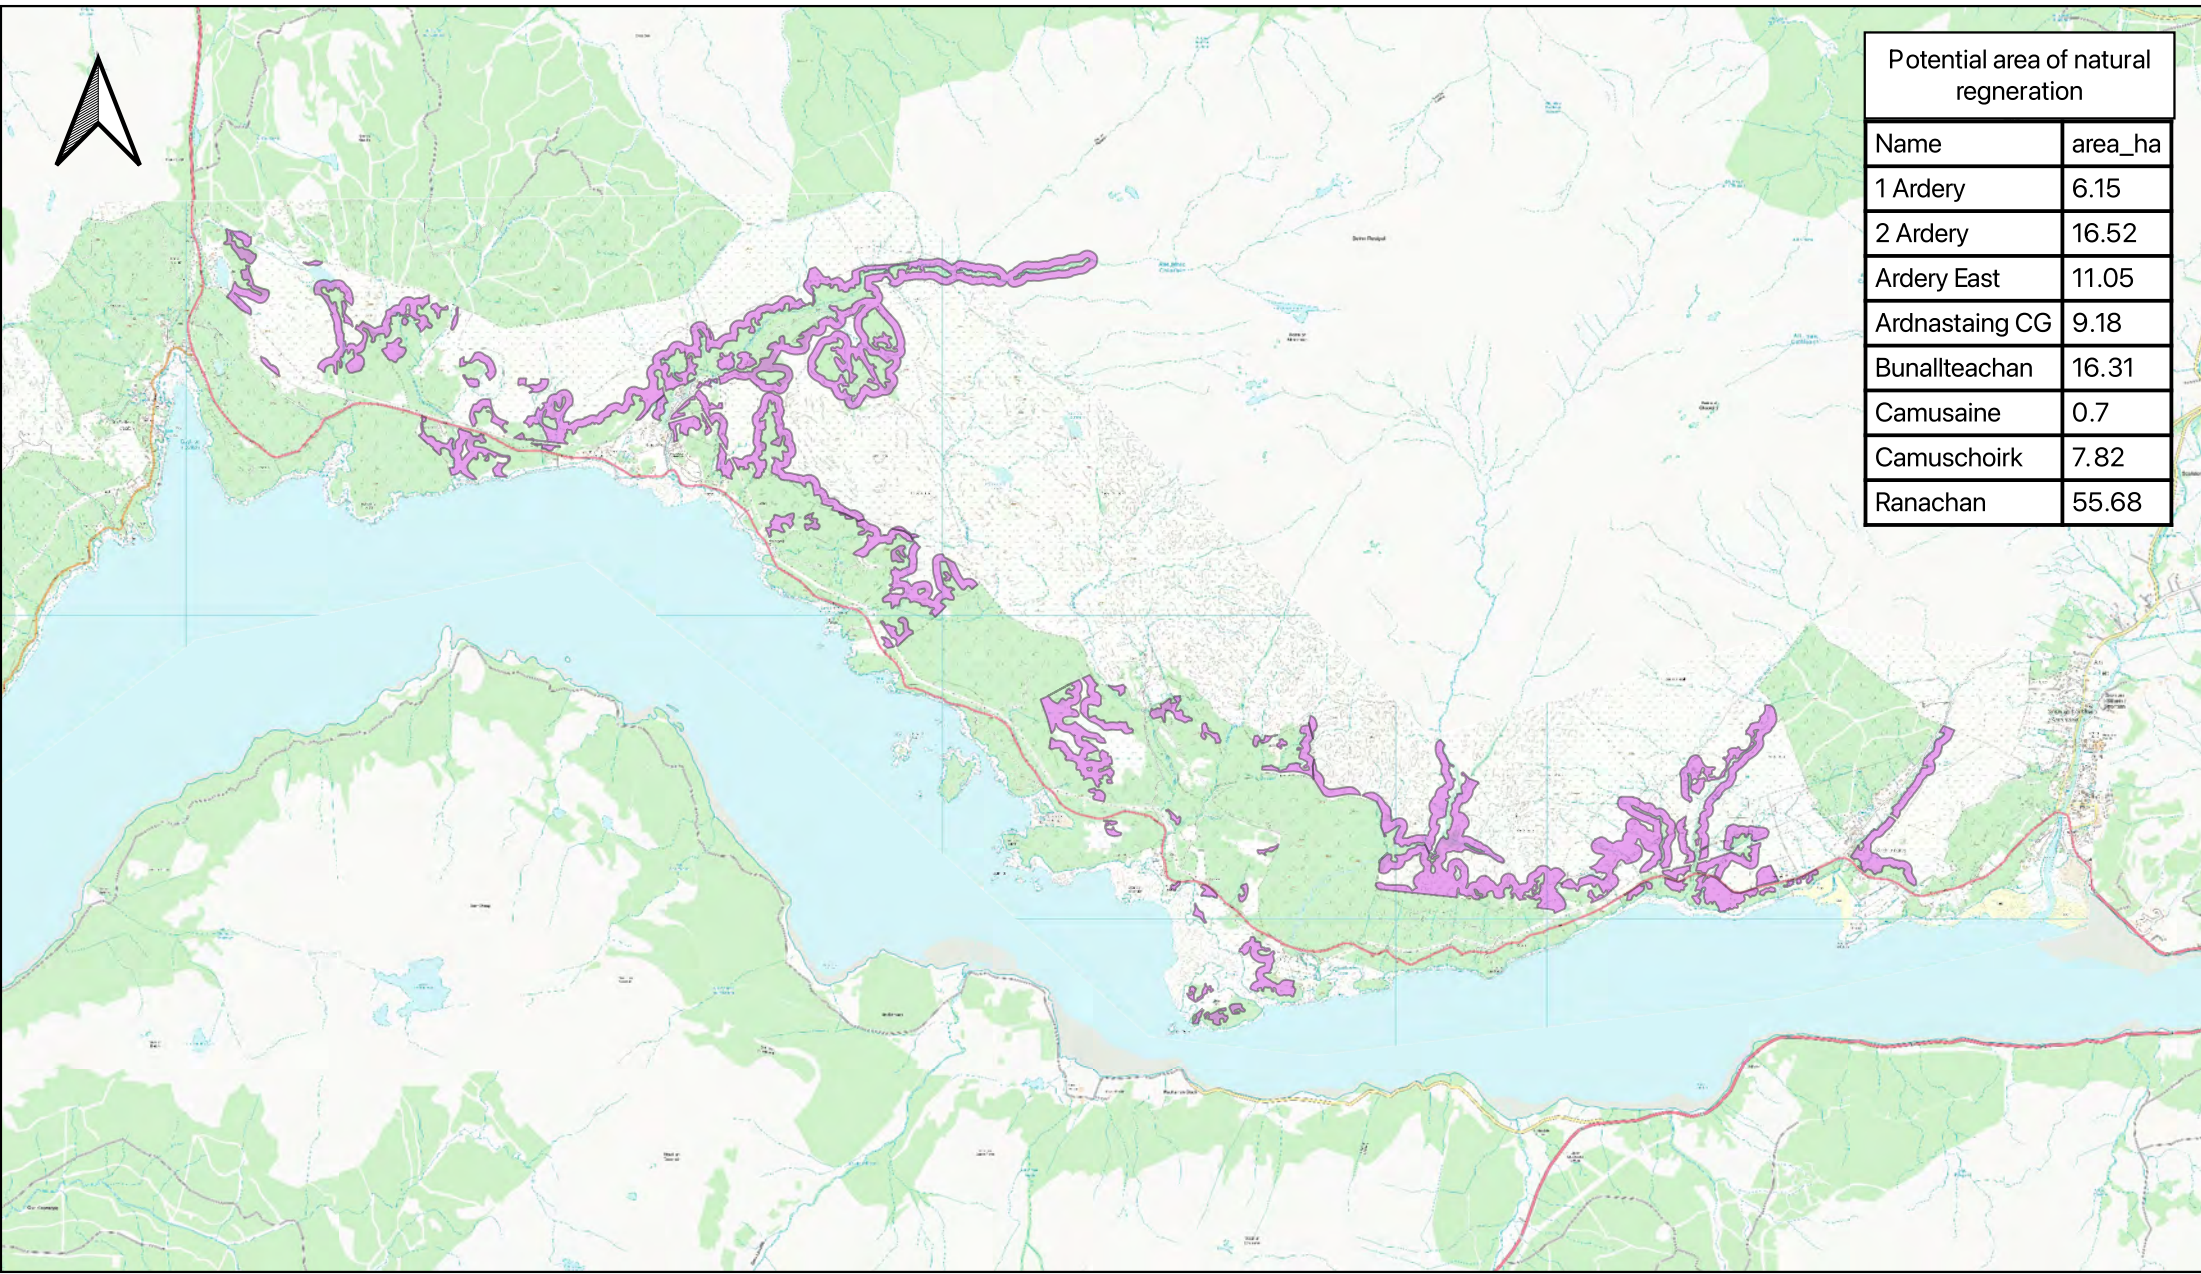

Potential area of natural regeneration	
Name	area_ha
1 Ardery	6.15
2 Ardery	16.52
Ardery East	11.05
Ardnastaing CG	9.18
Bunallteachan	16.31
Camusaine	0.7
Camuschoirk	7.82
Ranachan	55.68

 Potential natural regeneration

## NoSWoG Woodland Management Plan