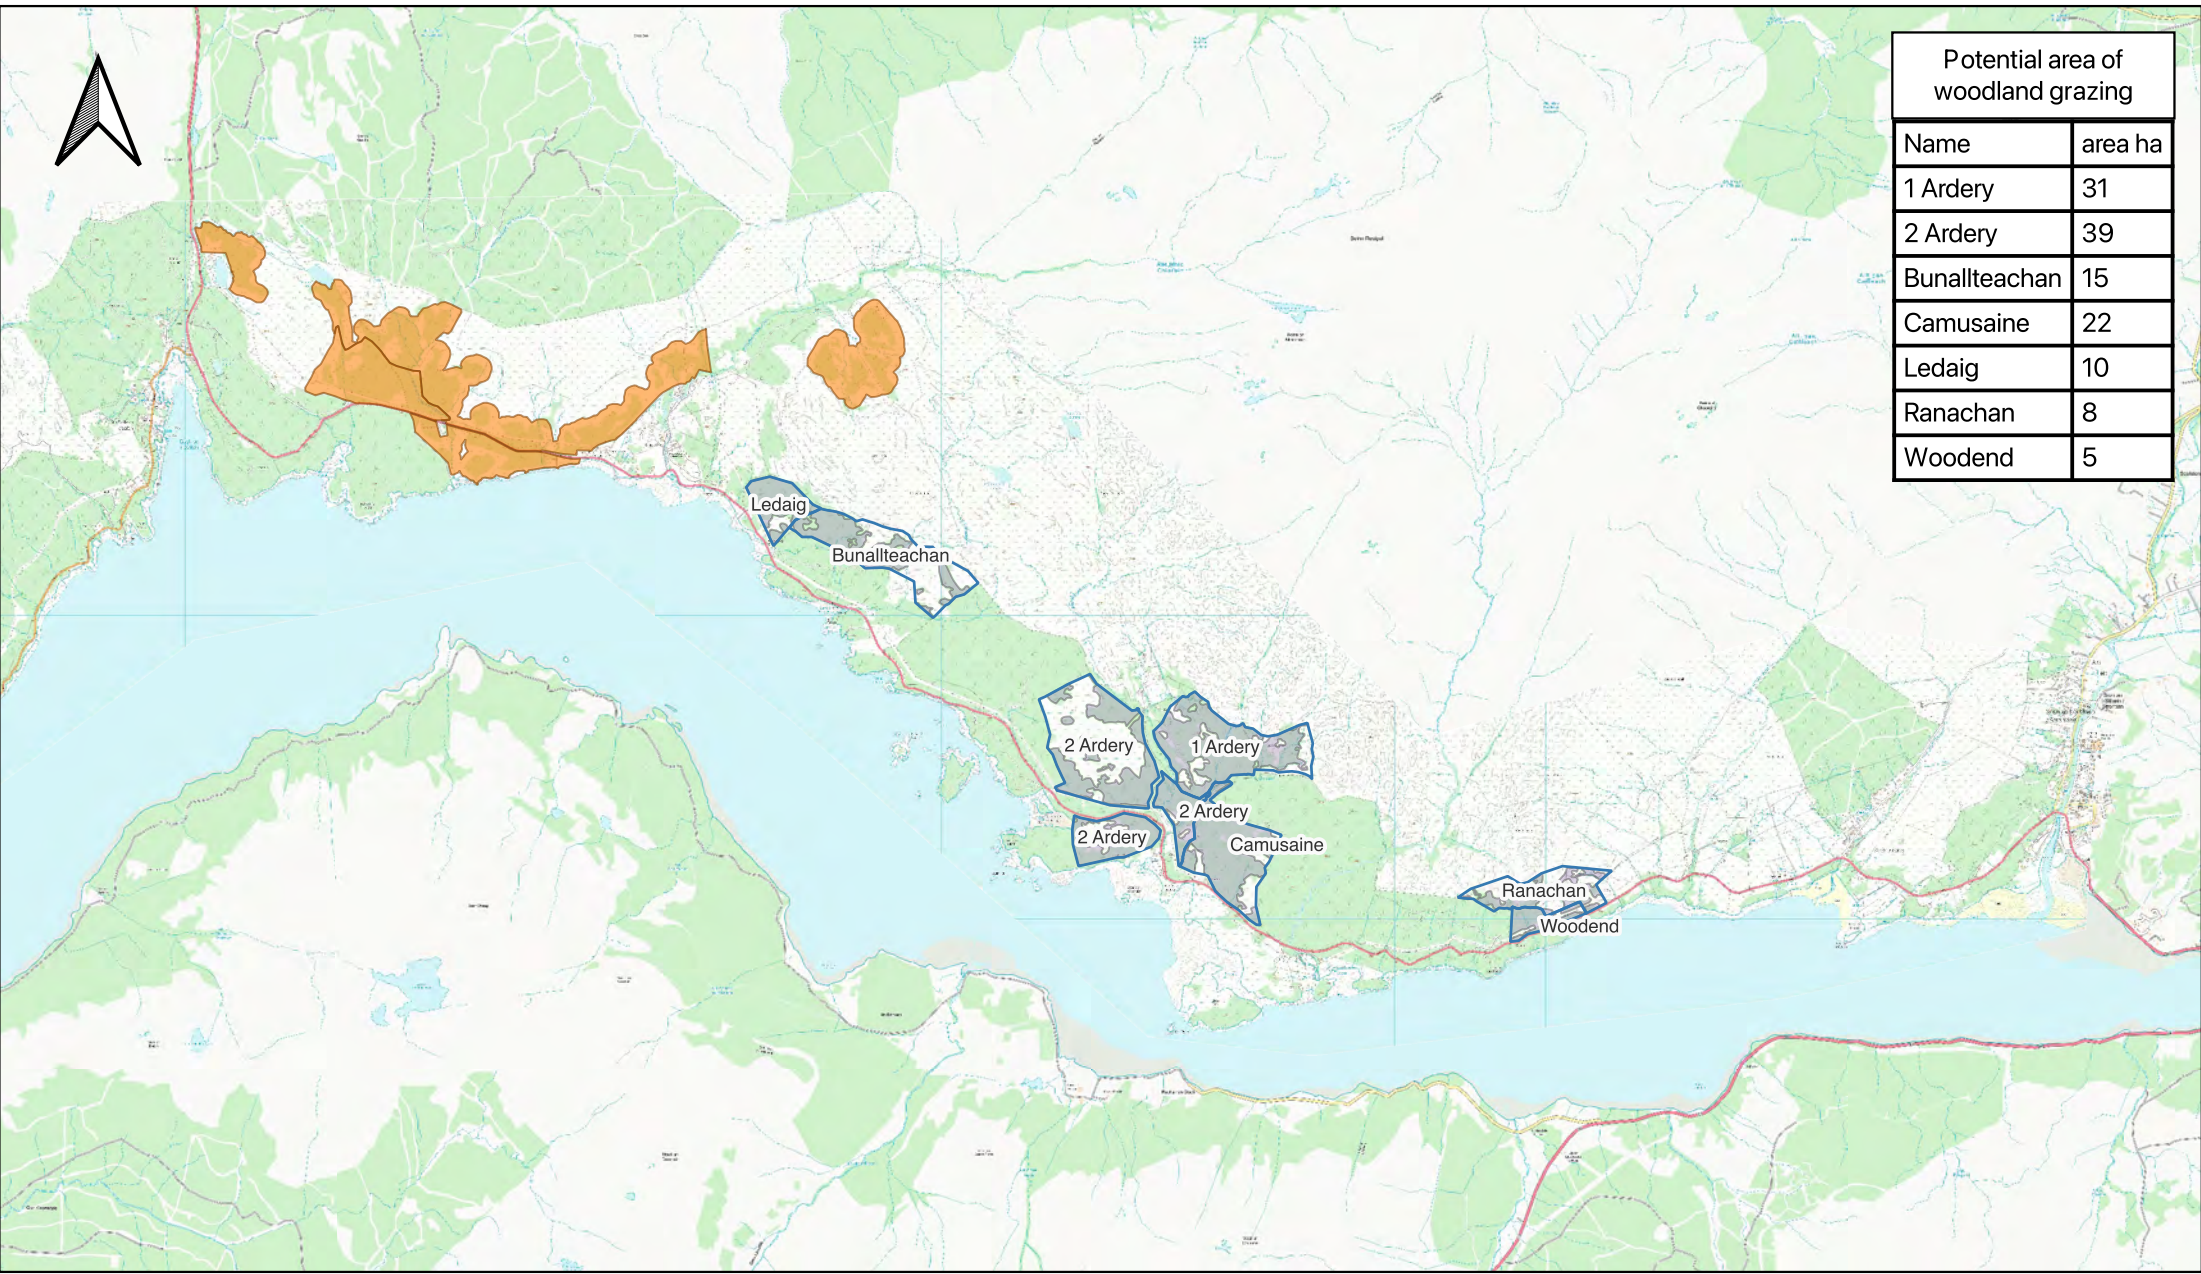

Potential area of woodland grazing	
Name	area ha
1 Ardery	31
2 Ardery	39
Bunallteachan	15
Camusaine	22
Ledaig	10
Ranachan	8
Woodend	5

-  Resipol Woodland grazing plan
-  Potential woodland grazing fence
-  Potential grazed woodland

## NoSWoG Woodland Management Plan