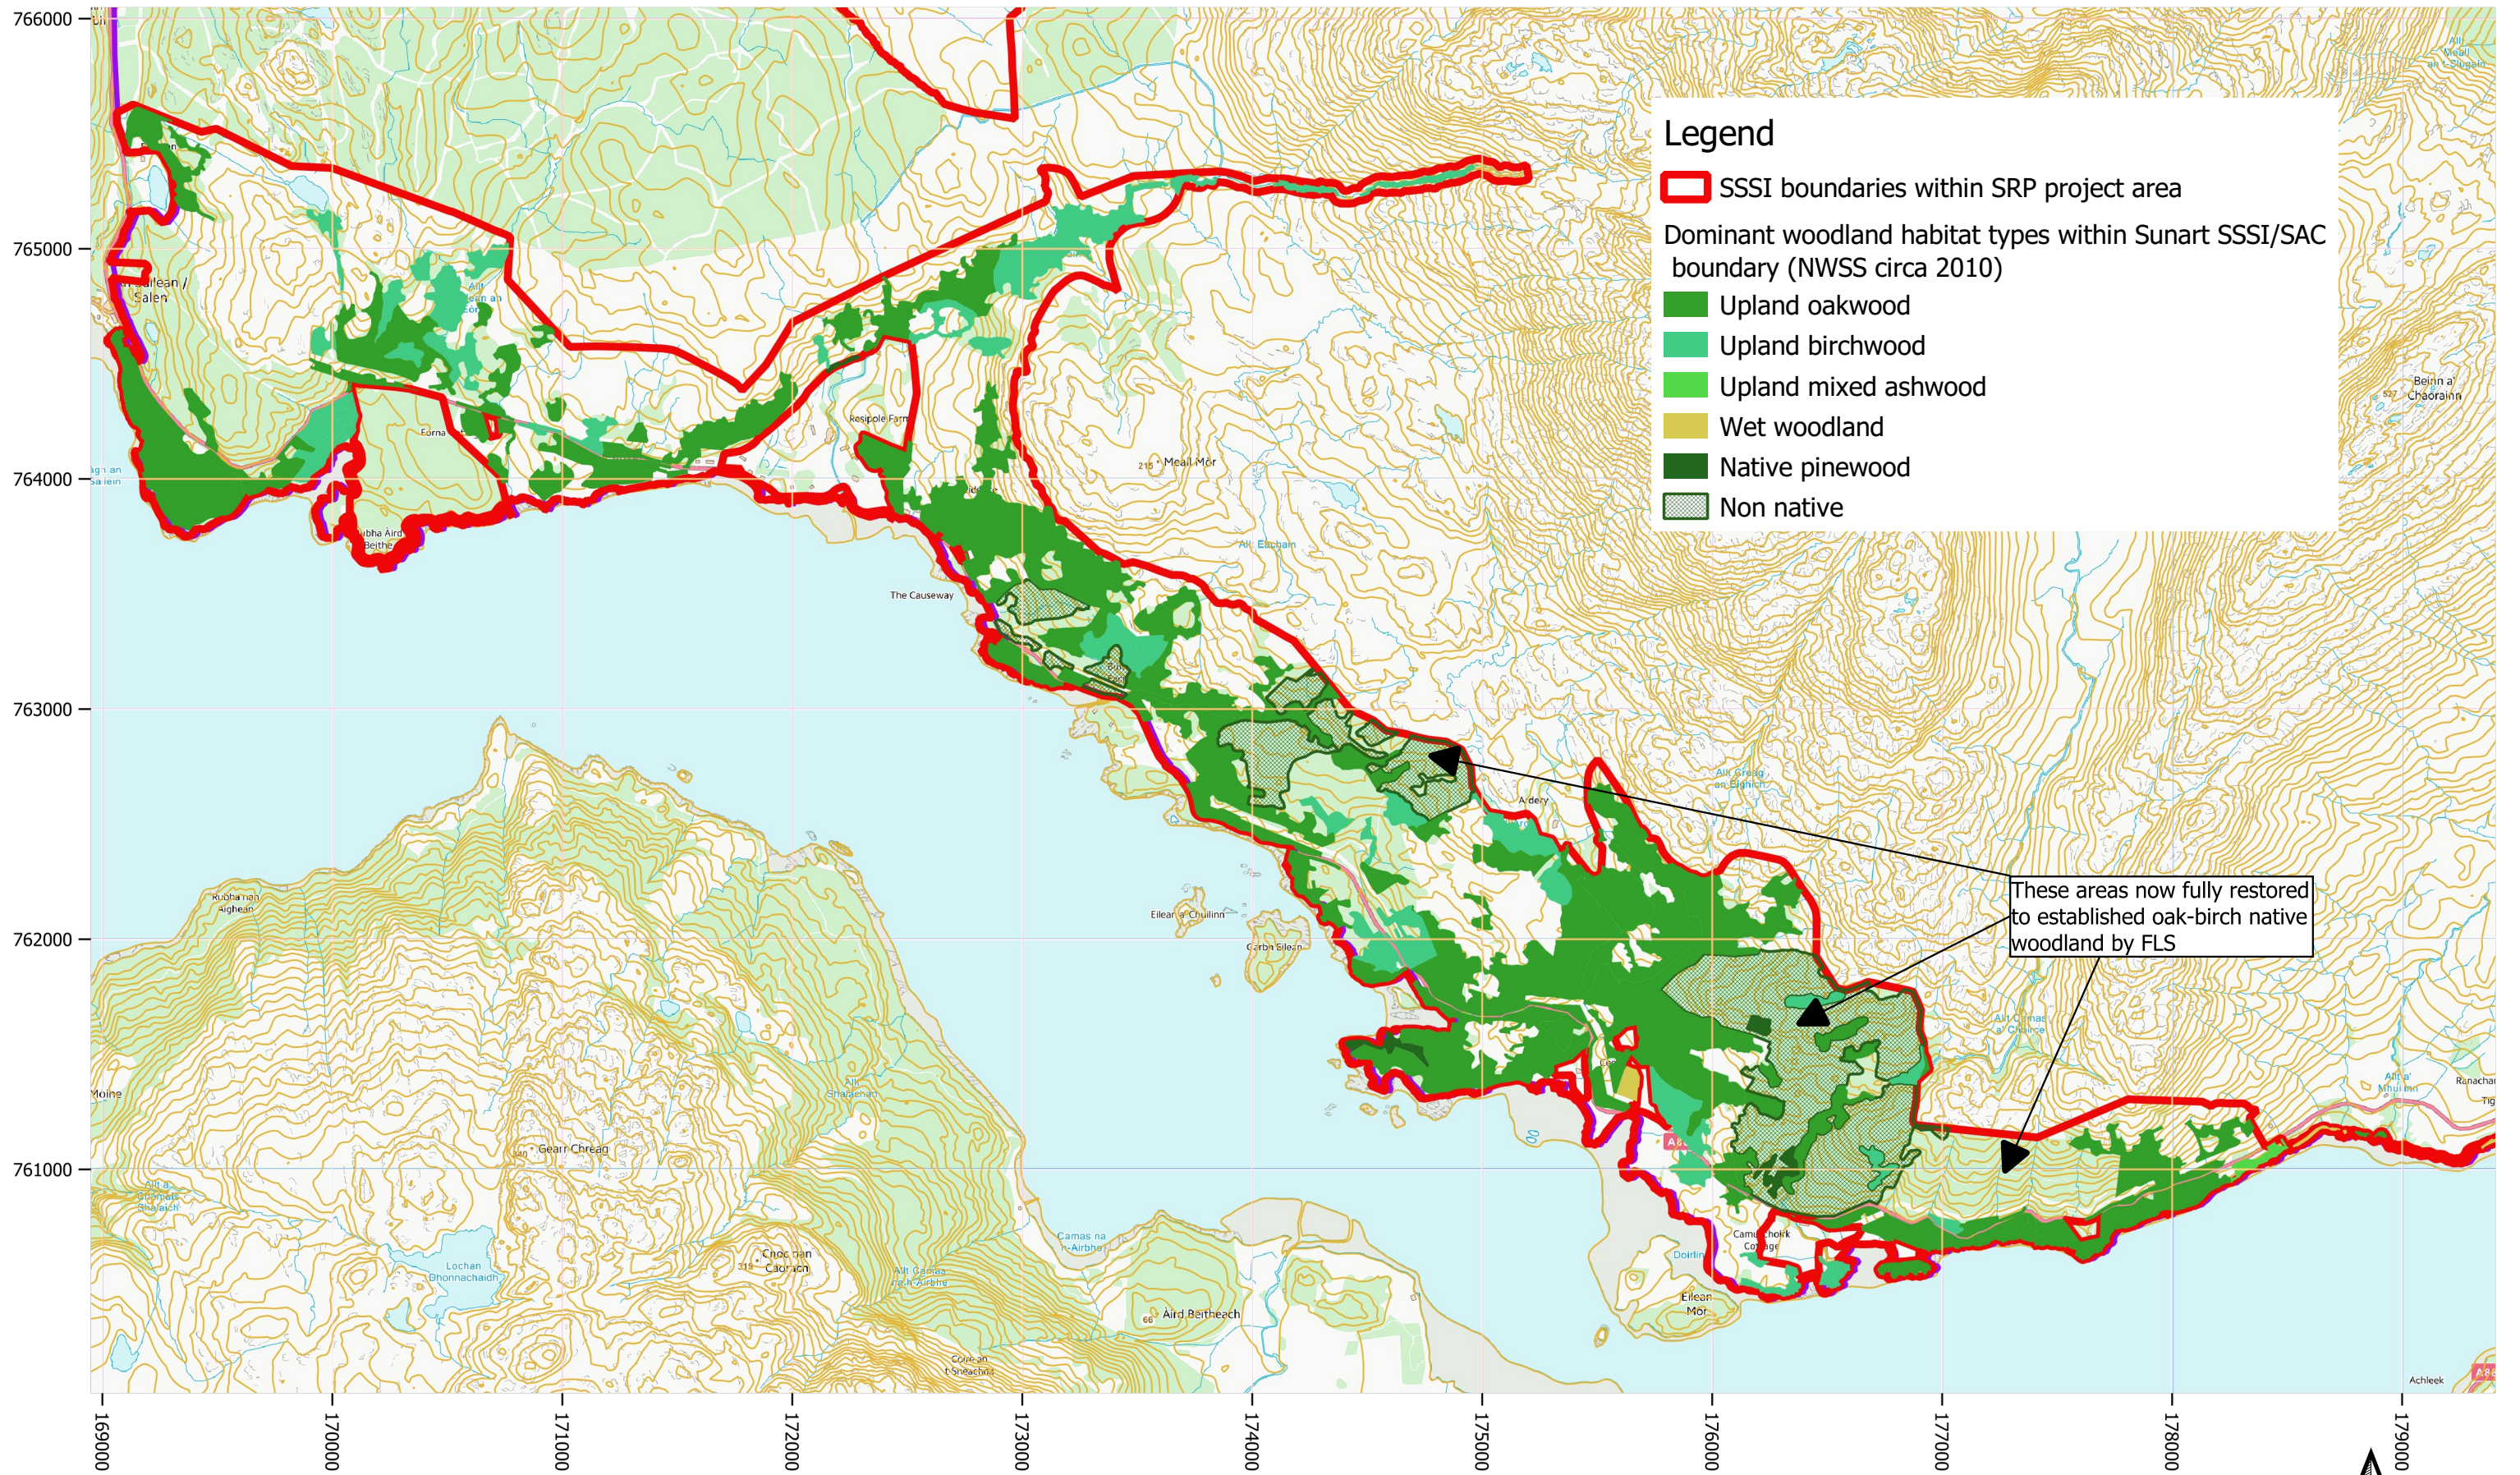

# Map of rainforest extent and composition within the SSSI boundary for Sunart Rainforest Project (Based on NWSS data from around 2010)

Produced by Native Woods Coop for Sunart Rainforest Project  
March 2026  
[www.nativewoods.co.uk](http://www.nativewoods.co.uk)

Contains Ordnance Survey Opendata.  
Crown copyright and database year 2025.

1:27,000