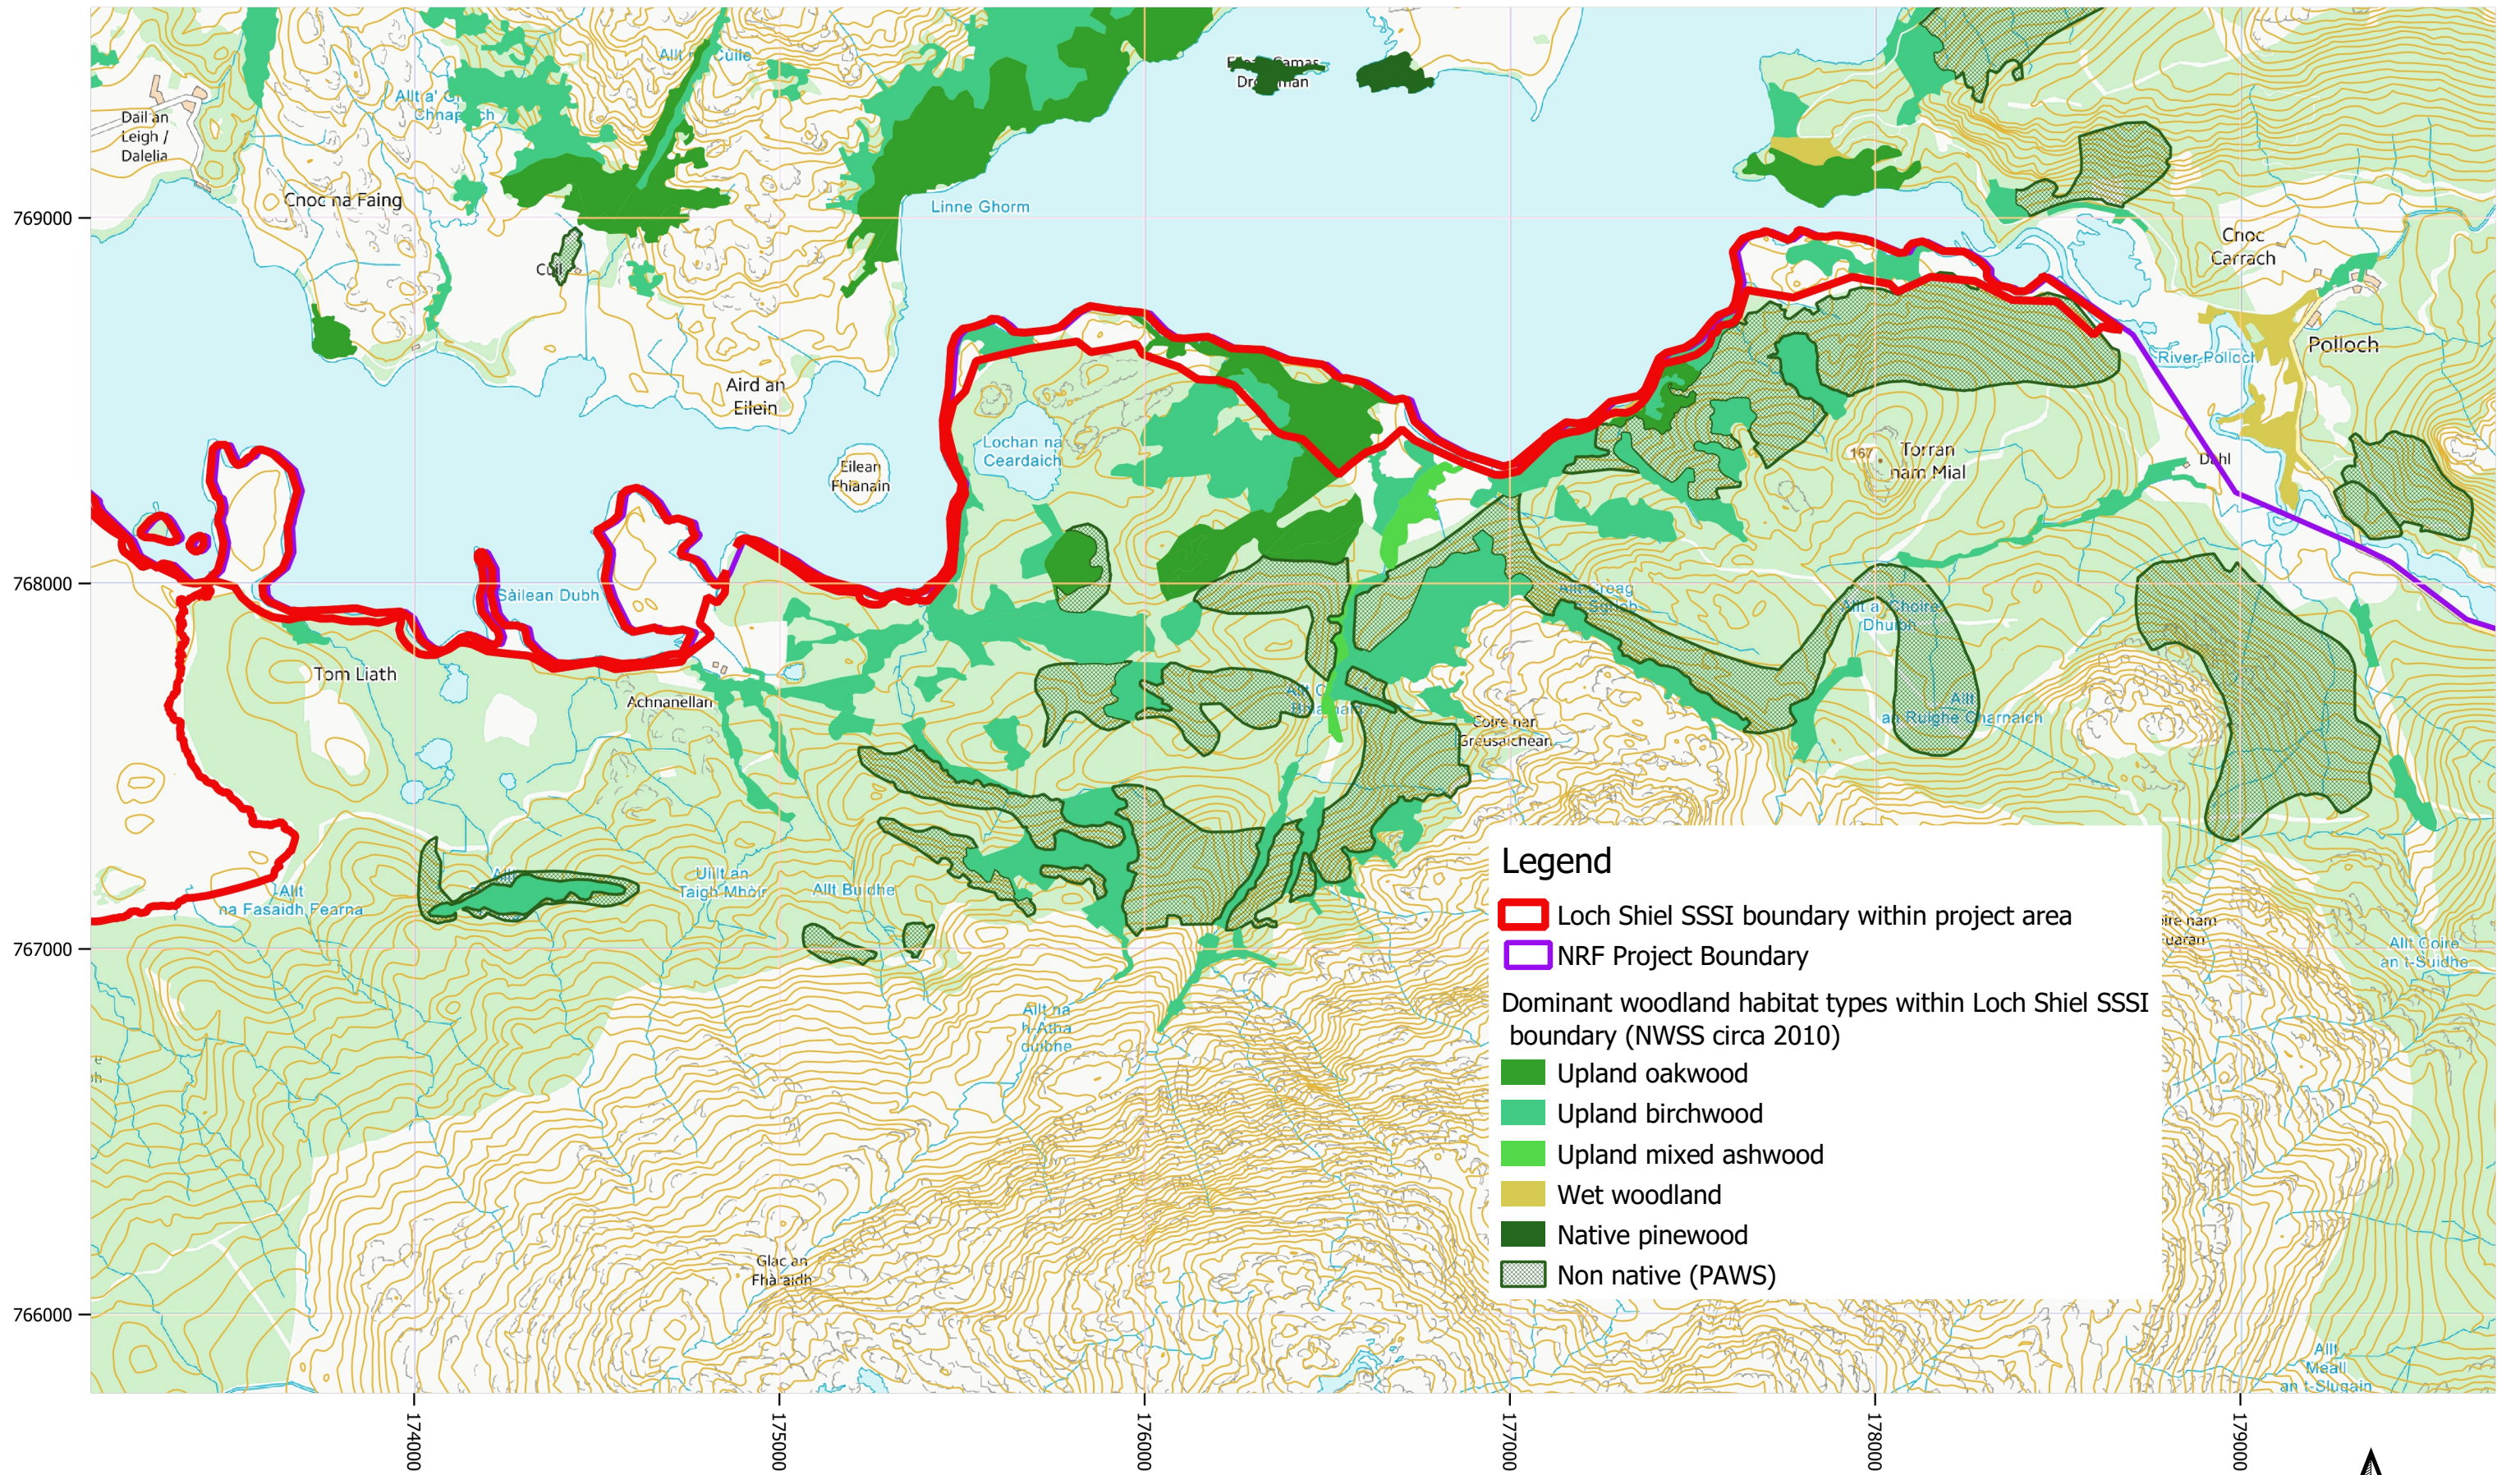

**Map of rainforest extent and composition within the Loch Shiel SSSI boundary for Sunart Rainforest Project**  
**(Based on NWSS data from around 2010)**

**Legend**

- Loch Shiel SSSI boundary within project area
- NRF Project Boundary

Dominant woodland habitat types within Loch Shiel SSSI boundary (NWSS circa 2010)

- Upland oakwood
- Upland birchwood
- Upland mixed ashwood
- Wet woodland
- Native pinewood
- Non native (PAWS)

Produced by Native Woods Coop for Sunart Rainforest Project  
 March 2026  
[www.nativewoods.co.uk](http://www.nativewoods.co.uk)

Contains Ordnance Survey Opentata.  
 Crown copyright and database year 2025.

1:17,000